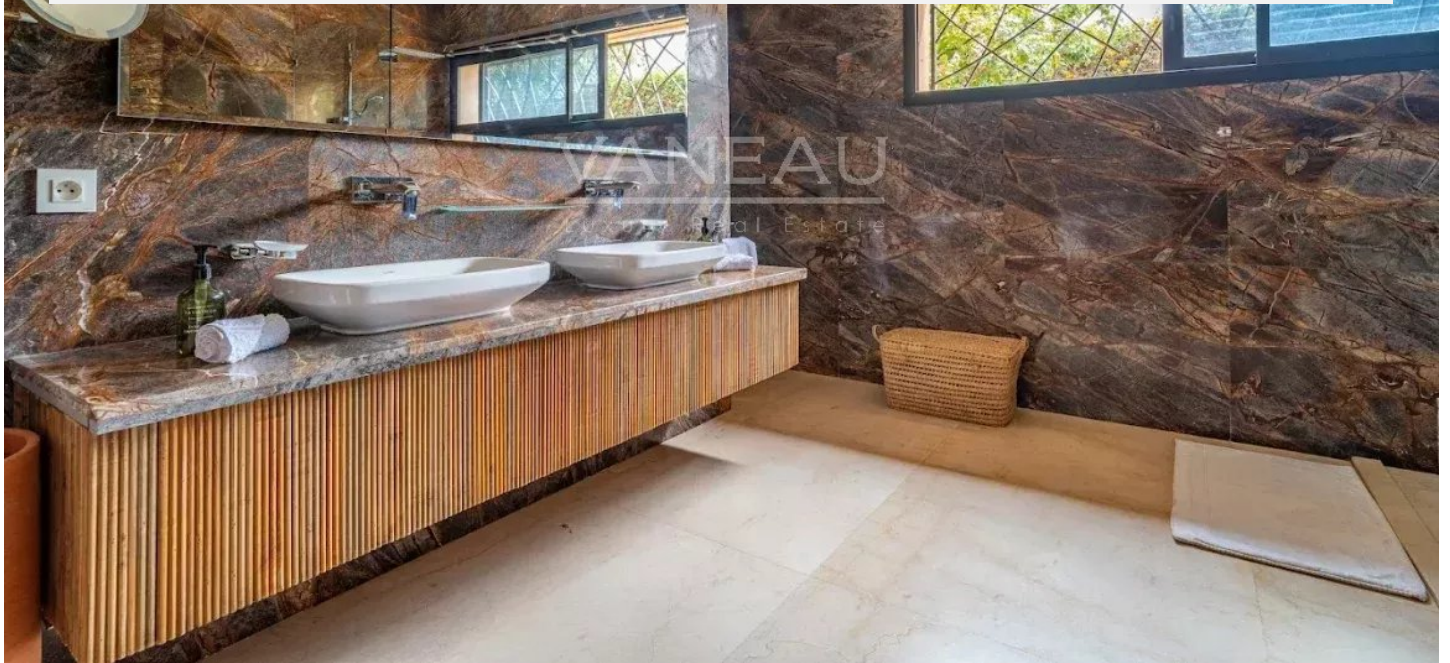

SUPERB CONTEMPORARY VILLA ON A 2000M² PLOT

1 700 000 €

Ref 85508876A

Marrakech - House / Villa 6458 sq ft

VANEAU
Luxury Real Estate

About this property

Vaneau Maroc, luxury real estate agency in Marrakech offers you this superb villa of 600m² habitable on a plot of 2000m² in a secure and well-kept residence. The residence is located on the road to Amizmiz, just 20 minutes from the city center. The villa offers a contemporary design, with a large living room, 4 suites with their bathrooms, gym, Hammam and sauna. Enjoy outdoor life with a landscaped garden, a private heated electrolysis swimming pool and outdoor relaxation areas. This property has VNA and is sold furnished. Vaneau Maroc, luxury real estate agency in Marrakech invites you to contact us to organize a visit.

Marrakech - House / Villa 6458 sq ft

VANEAU
Luxury Real Estate

SUPERB CONTEMPORARY VILLA ON A 2000M² PLOT

1 700 000 €

Ref 85508876A

Marrakech - House / Villa 6458 sq ft

VANEAU
Luxury Real Estate

VANEAU