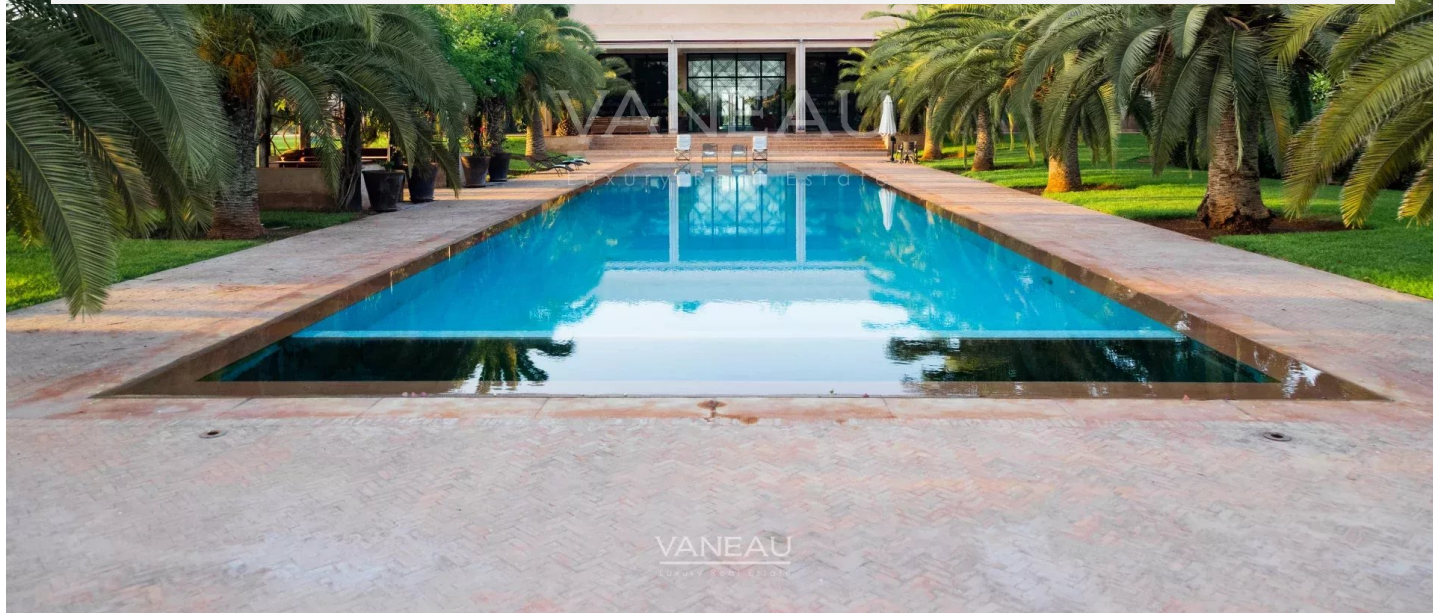

SUPERB PROPERTY IN THE HEART OF A PRESTIGIOUS GOLF COURSE

9 225 000 €

Ref 7721971E

Marrakech - House / Villa 23681 sq ft

VANEAU
Luxury Real Estate

About this property

VANEAU MAROC offers you a superb Villa of 2200m² at only 15 minutes from the city center of Marrakech. Golf lovers, this property is made for you. In a residence of prestige secured with guard 24/24, on 6000 m² of Land, a house of character on 2200m² of built facing the course. The property includes an indoor and outdoor swimming pool, a cinema room, a tennis court, and a magnificent garden with a Versailles look. A spa with massage room and Hammam complete this property. House fully furnished to measure, high quality service. 8 suites with private bathrooms, terraces and dressing rooms. This paradise includes a golf course with 27 holes, located in a private domain of more than 450 hectares of idyllic landscapes, with spectacular views of the Atlas Mountains. In terms of landscape, the difficulty of the course is equal to the beauty of the place. Nestled at the foot of the High Atlas Mountains, the Amelkis Golf Course offers a privileged natural setting. At the risk of letting yourself be disturbed by the glow of the eternal snows...