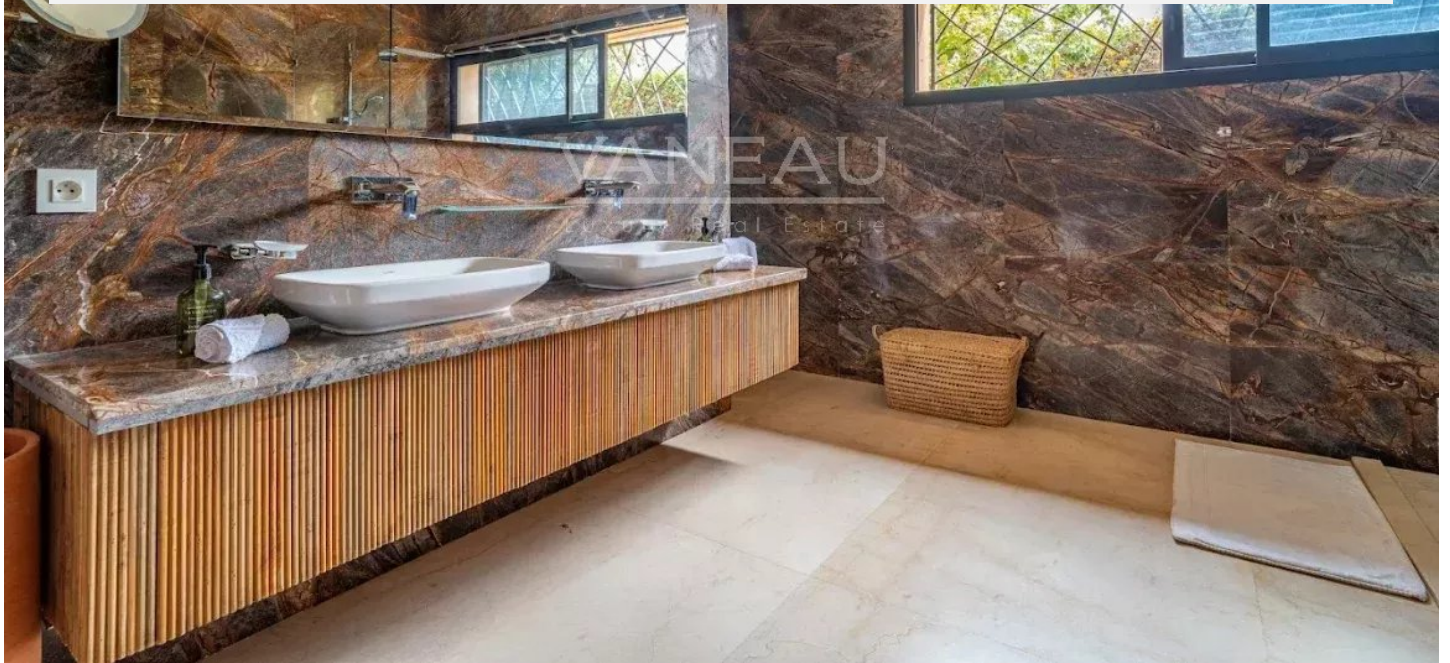

SUPERB CONTEMPORARY VILLA ON A 2000M² PLOT

1 700 000 €

Ref 85508876B

Marrakech - House / Villa 6458 sq ft

VANEAU
Luxury Real Estate

About this property

Vaneau Maroc, luxury real estate agency in Marrakech offers you this superb villa of 600m² habitable on a plot of 2000m² in a secure and well-kept residence. The residence is located on the road to Amizmiz, just 20 minutes from the city center. The villa offers a contemporary design, with a large living room, 4 suites with their bathrooms, gym, Hammam and sauna. Enjoy outdoor life with a landscaped garden, a private heated electrolysis swimming pool and outdoor relaxation areas. This property has VNA and is sold furnished. Vaneau Maroc, luxury real estate agency in Marrakech invites you to contact us to organize a visit.

Marrakech - House / Villa 6458 sq ft

VANEAU
Luxury Real Estate

SUPERB CONTEMPORARY VILLA ON A 2000M² PLOT

1 700 000 €

Ref 85508876B

Marrakech - House / Villa 6458 sq ft

VANEAU
Luxury Real Estate

VANEAU