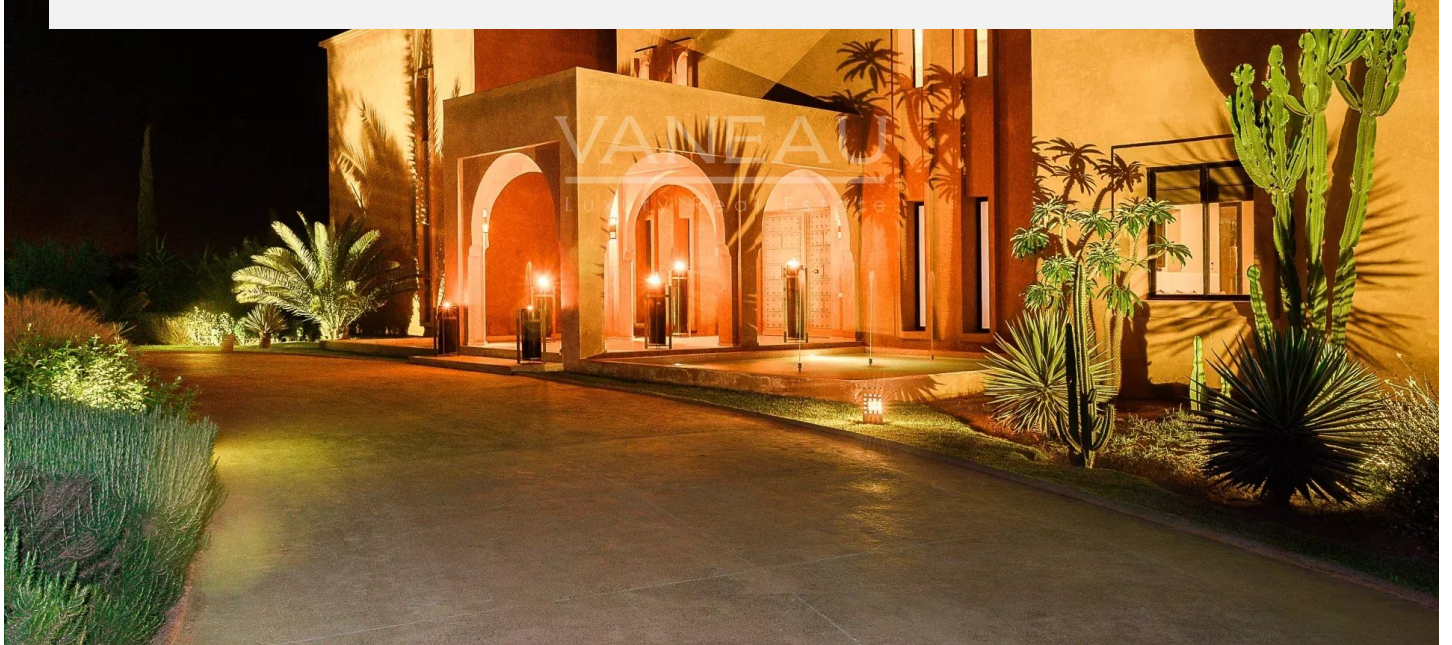

LUXURIOUS ARCHITECT-DESIGNED GUESTHOUSE 20 MINUTES FROM DOWNTOWN

3 950 000 €

Ref 85660982C

Marrakech - House / Villa 20451 sq ft

VANEAU
Luxury Real Estate