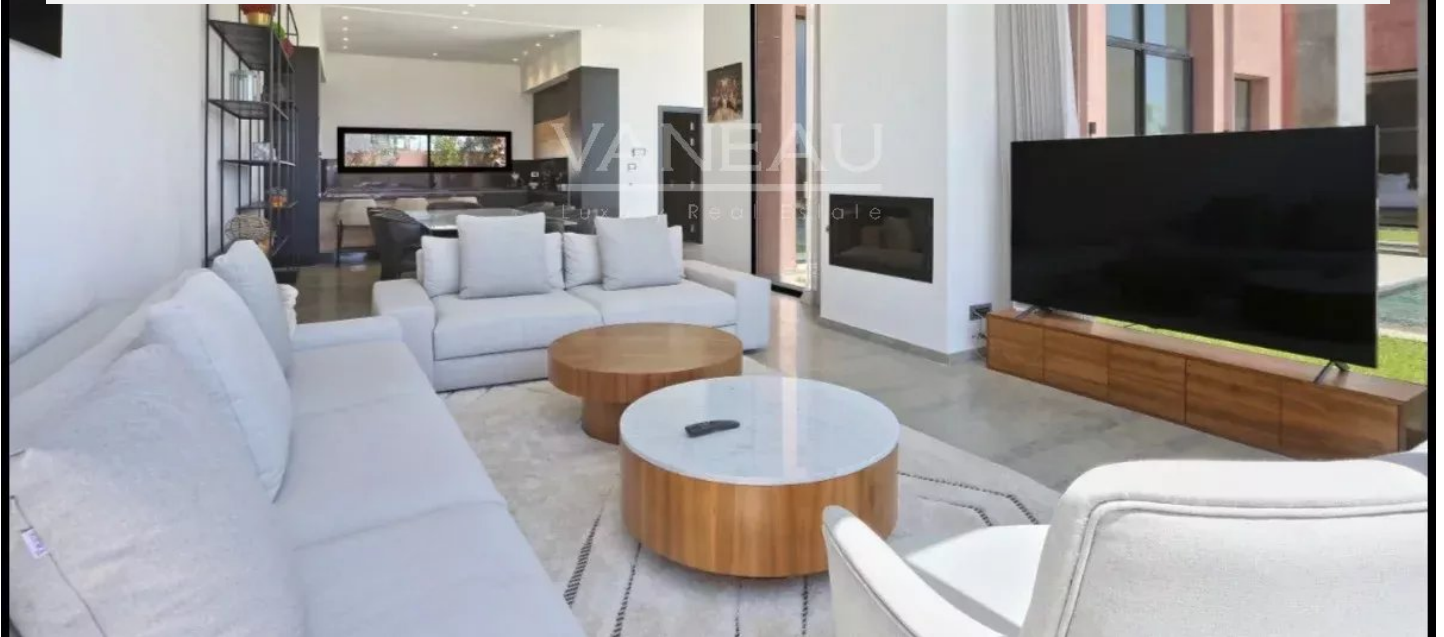

MAGNIFICENT CONTEMPORARY GOLF-FRONT VILLA

1 750 000 €

Ref 83593745

Marrakech - Maison 6760 sq ft

VANEAU
Luxury Real Estate