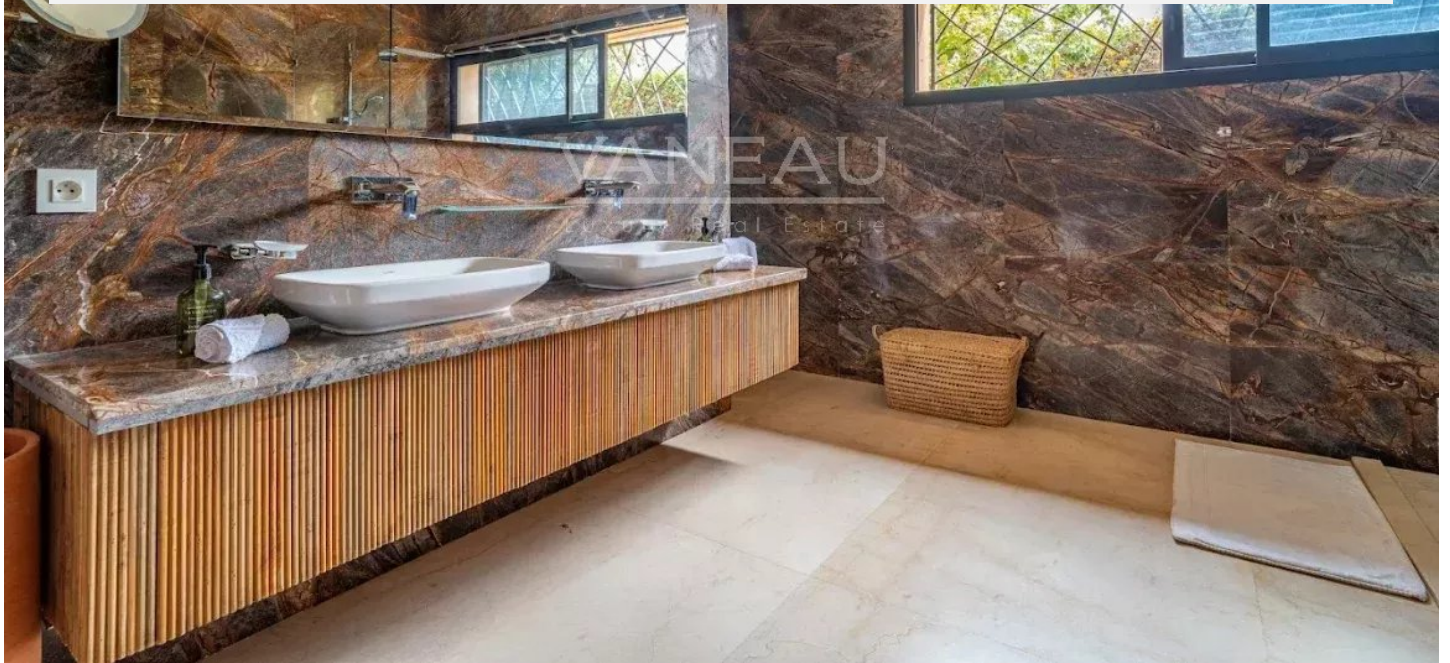

SUPERB CONTEMPORARY VILLA ON A 2000M² PLOT

1 700 000 €

Ref 85508876

Marrakech - Maison 6458 sq ft

VANEAU
Luxury Real Estate

About this property

Vaneau Maroc, luxury real estate agency in Marrakech offers you this superb villa of 600m² habitable on a plot of 2000m² in a secure and well-kept residence. The residence is located on the road to Amizmiz, just 20 minutes from the city center. The villa offers a contemporary design, with a large living room, 4 suites with their bathrooms, gym, Hammam and sauna. Enjoy outdoor life with a landscaped garden, a private heated electrolysis swimming pool and outdoor relaxation areas. This property has VNA and is sold furnished. Vaneau Maroc, luxury real estate agency in Marrakech invites you to contact us to organize a visit.

Marrakech - Maison 6458 sq ft

VANEAU
Luxury Real Estate

SUPERB CONTEMPORARY VILLA ON A 2000M² PLOT

1 700 000 €

Ref 85508876

Marrakech - Maison 6458 sq ft

VANEAU
Luxury Real Estate

VANEAU