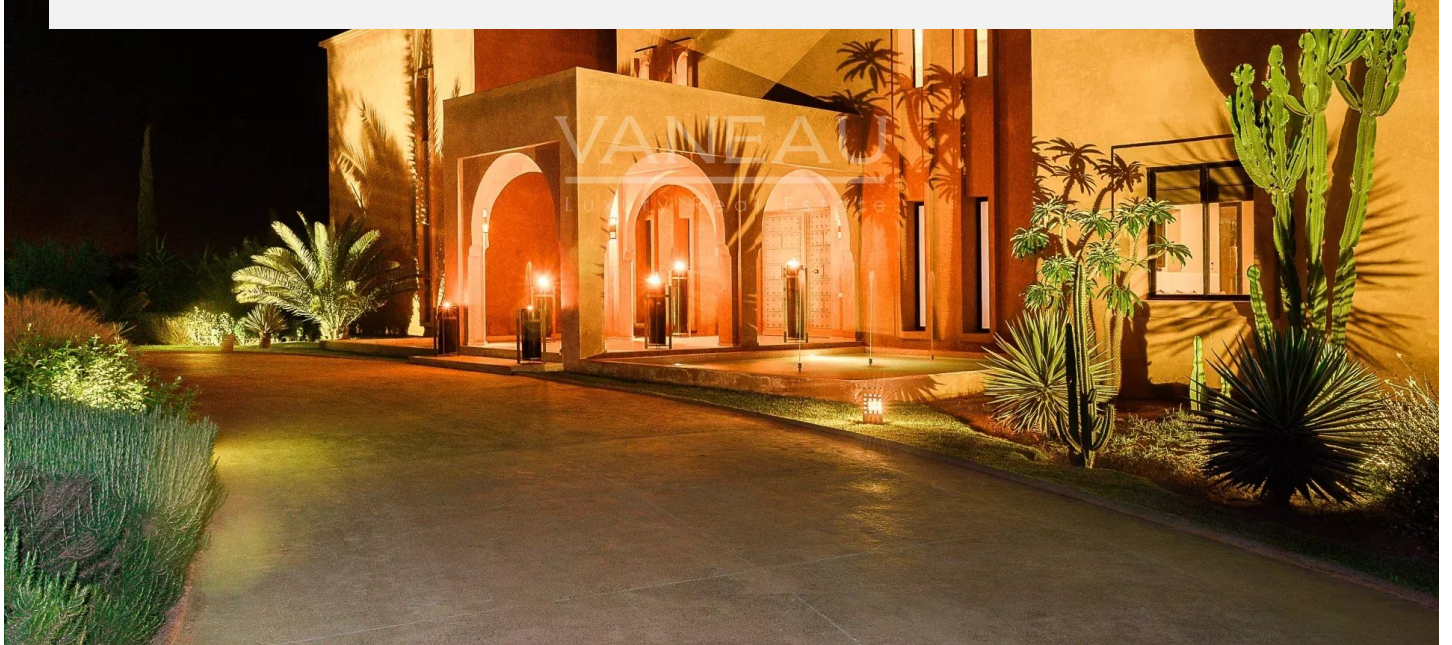

LUXURIOUS ARCHITECT-DESIGNED GUESTHOUSE 20 MINUTES FROM DOWNTOWN

3 950 000 €

Ref 85660982

Marrakech - Maison 20451 sq ft

VANEAU
Luxury Real Estate